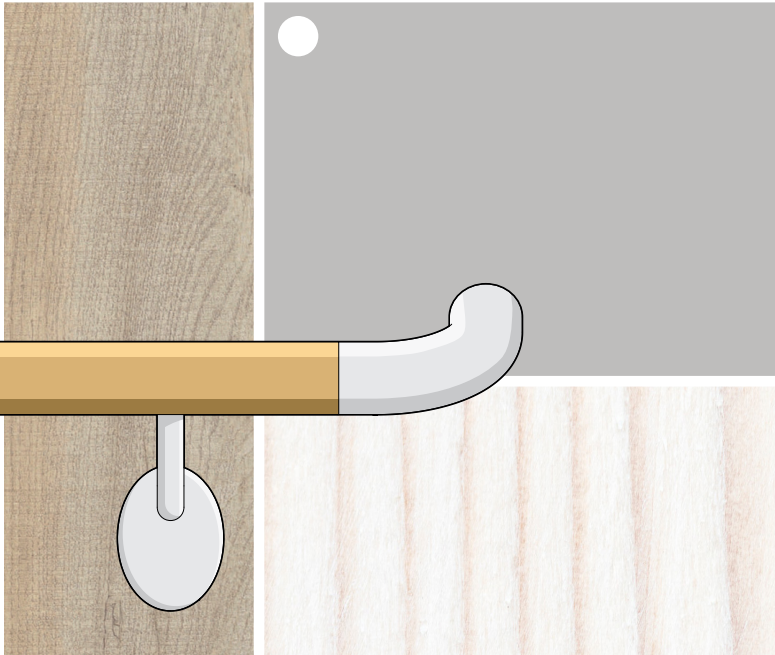

LRV: 87.97 NCS: S 0300-N

509 Khaki

LRV: 38.56 NCS: S 3010-Y10R

Complementary

Products & Profiles

All Gradus wall protection profiles have been designed to protect surfaces such as walls, corners and doors to reduce damage to surfaces by absorbing and reflecting impact