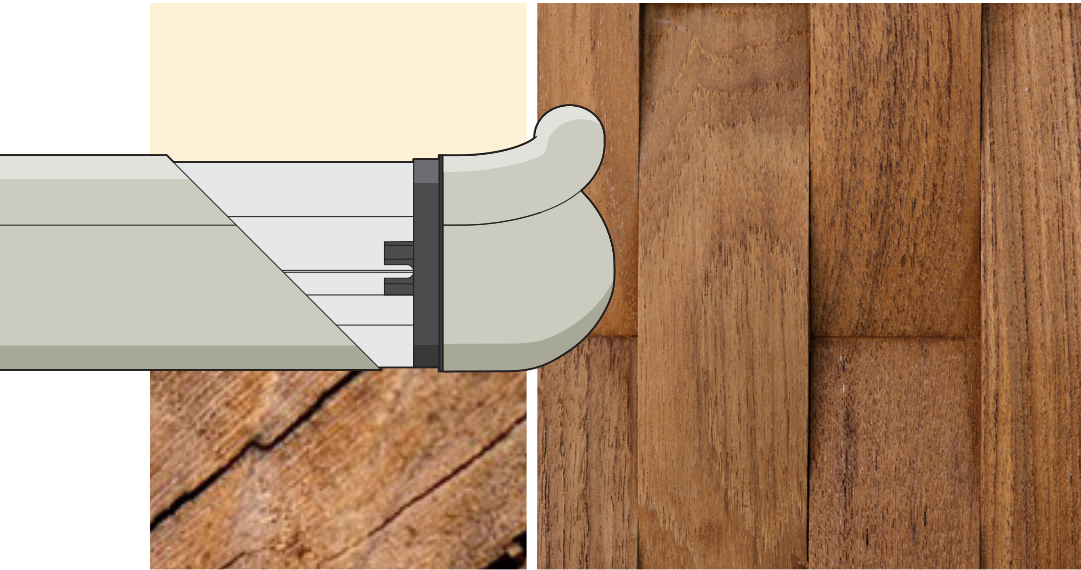

LRV: 87.97 NCS: S 0300-N

509 Khaki

LRV: 38.56 NCS: S 3010-Y10R

Complementary

Products & Profiles

All Gradus wall protection profiles have been designed to protect surfaces such as walls, corners and doors to reduce damage to surfaces by absorbing and reflecting impact