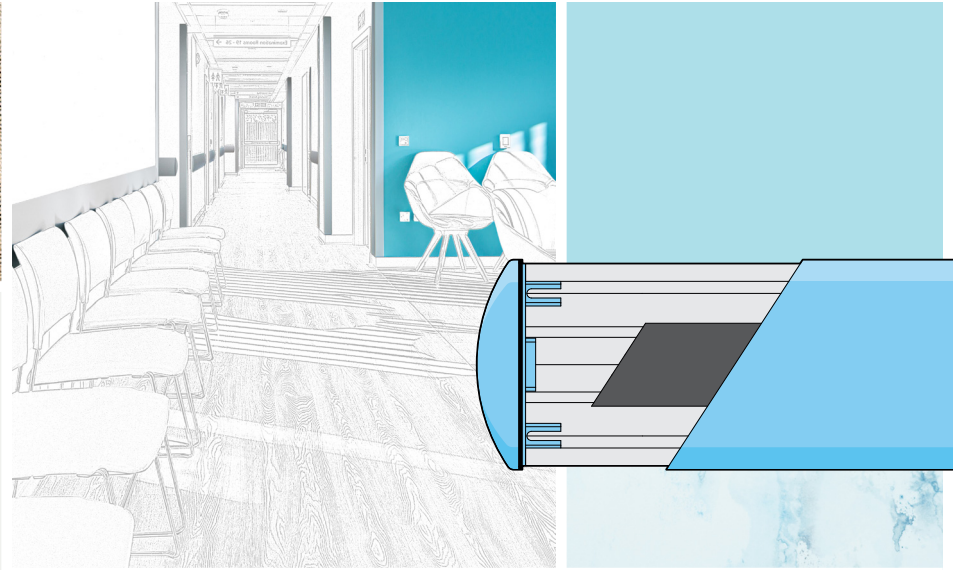

LRV: 87.97 NCS: S 0300-N

509 Khaki

LRV: 38.56 NCS: S 3010-Y10R

Complementary

Products & Profiles

All Gradus wall protection profiles have been designed to protect surfaces such as walls, corners and doors to reduce damage to surfaces by absorbing and reflecting impact